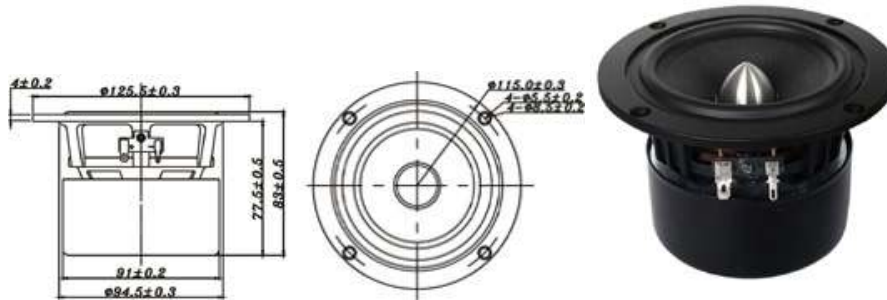

F SERIES**W4-655SH**

4" PAPER CONE/FULL RANGE, WOOFER

- FULL RANGE DESIGN
- HOME HI-FI, HOME THEATER, MID BASS APPLICATION
- STAMPED STEEL BASKET
- PAPER CONE WITH RUBBER SURROUND
- MAGNETICALLY SHIELDED
- CCAW WITH KAPTON BOBBIN
- ALUMINUM PHASE PLUG

DIAPHRAGM MTL	Paper
SURROUND MTL	Rubber
NOMINAL IMPEDANCE	8 Ω
DCR IMPEDANCE	6 Ω
SENSITIVITY 1W/1m	89 dB
FREQUENCY RESPONSE	70-14K Hz
FREE AIR RESONANCE	70 Hz
VOICE COIL DIAMETER	25 mm
AIR GAP HEIGHT	6 mm
RATED POWER INPUT	25 W
MAXIMUM POWER INPUT	50 W
FORCE FACTOR, BL	5.73 TM
MAGNET WEIGHT (11oz)	305 g
MOVING MASS	4 g
FERRO FLUID ENHANCED	No
SUSPENSION COMPL.	1104MN ⁻¹
EFFEC.PISTON AREA	0.0057M ²
Levc	0.43mH
Zo	79.6ohm
X-max	3 mm
Vas	5.09 Litr.
Qts	0.33
Qms	4.35
Qes	0.35